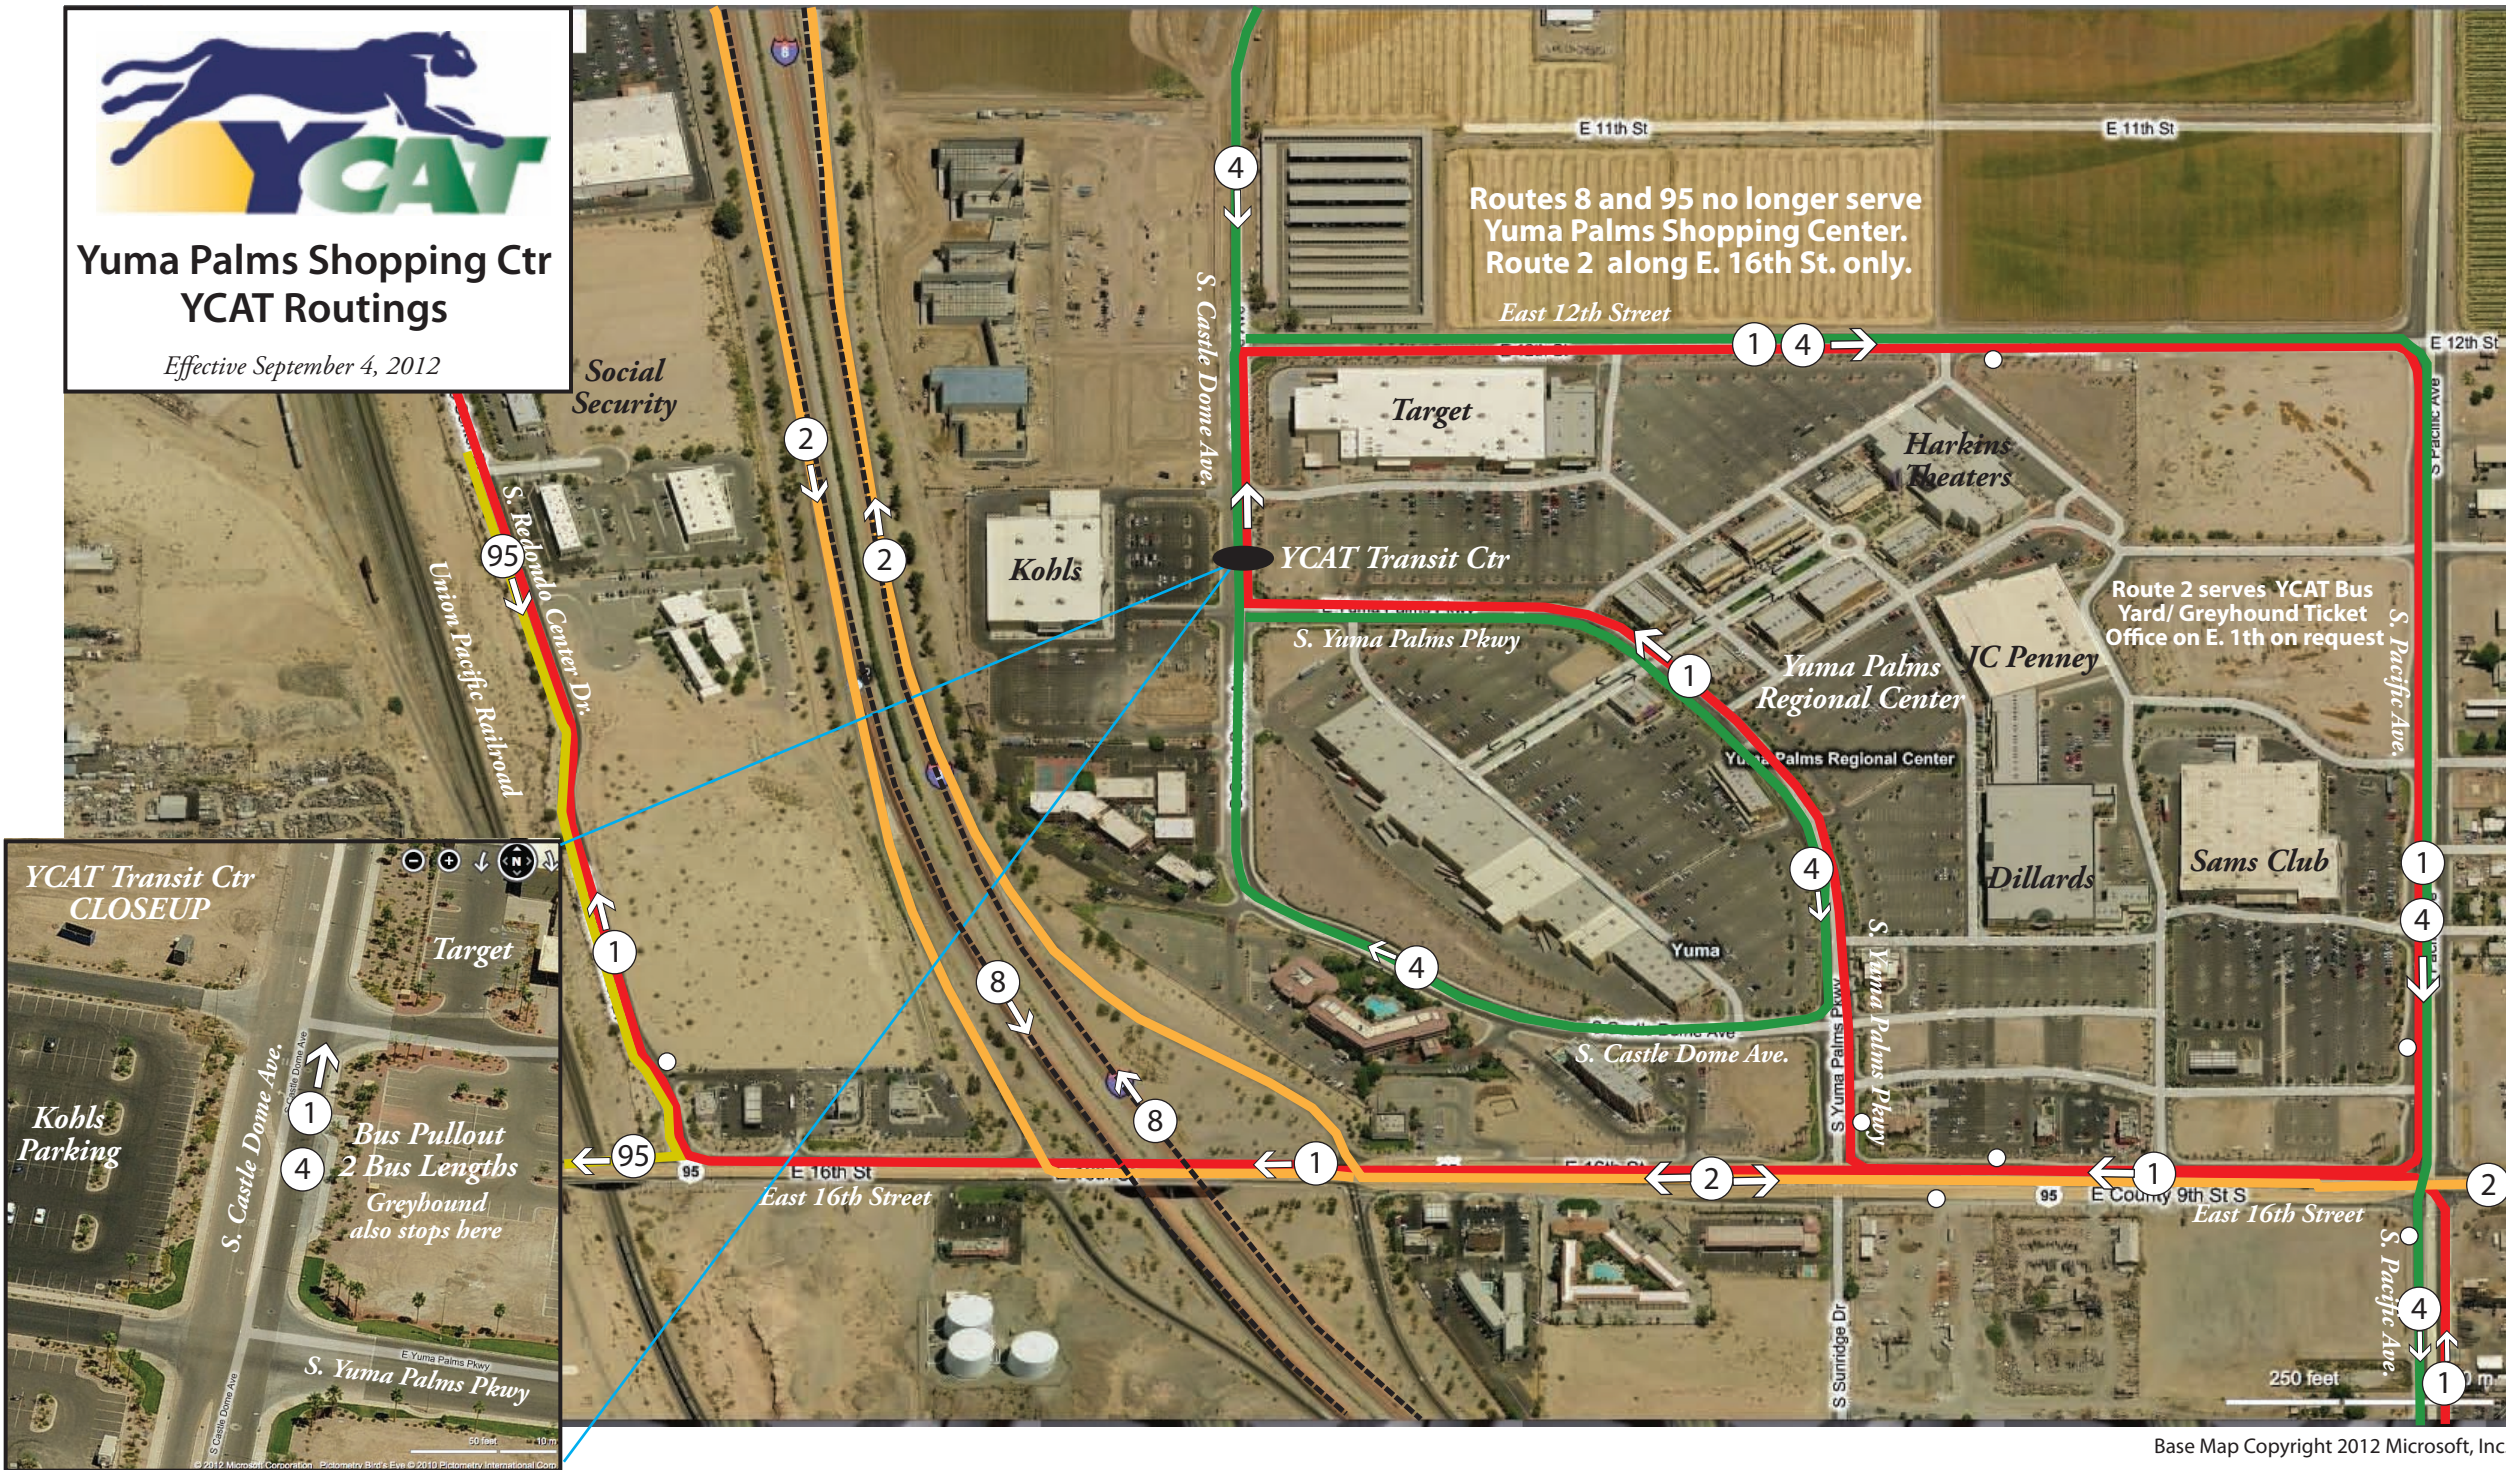

# Yuma Palms Shopping Ctr YCAT Routings

Effective September 4, 2012

Routes 8 and 95 no longer serve  
Yuma Palms Shopping Center.  
Route 2 along E. 16th St. only.

Route 2 serves YCAT Bus  
Yard/ Greyhound Ticket  
Office on E. 1th on request