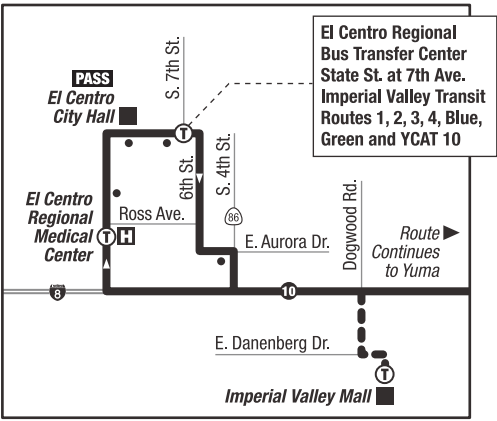

EL CENTRO DETAIL