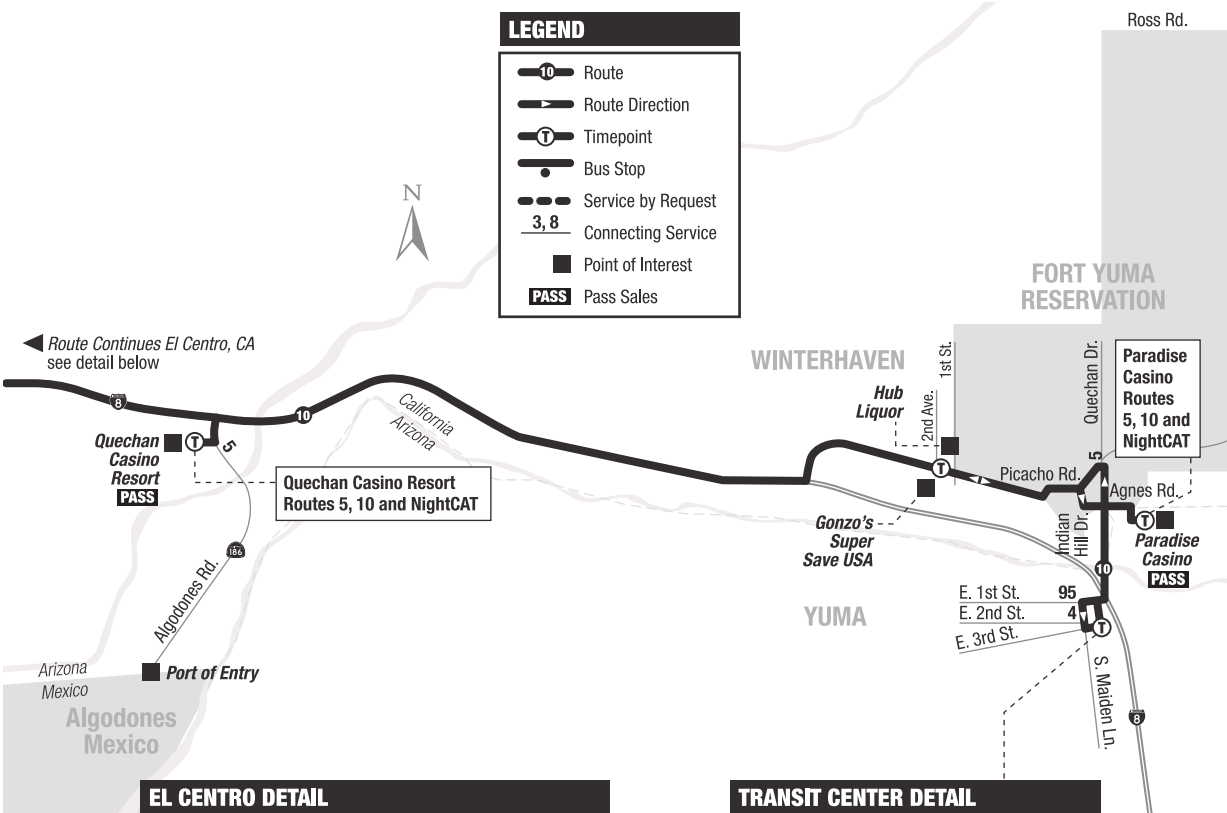

Turquoise Route 10 - Interstate 8 / El Centro / Yuma — Route Map

LEGEND

- Route
- Route Direction
- Timepoint
- Bus Stop
- Service by Request
- Connecting Service
- Point of Interest
- Pass Sales