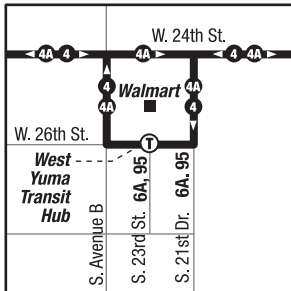

Green Route 4 - Central Yuma Circulator via Pacific Avenue – Route Map

Green Route 4A - Central Yuma Circulator via Avenue B – Route Map

LEGEND

- Route
- Route Direction
- Timepoint
- Service by Request
- Connecting Service
- Point of Interest

TRANSIT HUB DETAIL

TRANSIT CENTER DETAIL

Green Route 4 - Central Yuma Circulator via Pacific Avenue – MONDAY THRU SATURDAY

Clockwise Loop from West Yuma Transfer Hub to Downtown Yuma Transit Center

West Yuma Transfer Hub on 26th Street (Near Walmart) DEPART	W. 3rd St. at 24th Ave.	Downtown Yuma Transit Center (Gila St. at 3rd St.) ARRIVE	Downtown Yuma Transit Center (Gila St. at 3rd St.) DEPART	E. 16th St. at Sunridge Dr. (Across from Yuma Palms Regional Center)	Pacific Ave. at E. 24th St.	Yuma International Airport	W. 32nd St. at Pacific Ave.	W. 24th St. at Avenue A (Yuma Regional Medical Center)	West Yuma Transfer Hub on 26th Street (Near Walmart) ARRIVE
034	216	394	394	378	176	048	187	031	034
6:53	7:06	7:16	7:18	7:25	7:29	7:32	7:34	7:45	7:48
7:53	8:06	8:16	8:18	8:25	8:29	8:32	8:34	8:45	8:48
8:53	9:06	9:16	9:18	9:25	9:29	9:32	9:34	9:45	9:48
9:53	10:06	10:16	10:18	10:25	10:29	10:32	10:34	10:45	10:48
10:53	11:06	11:16	11:18	11:25	11:29	11:32	11:34	11:45	11:48
11:53	12:06	12:16	12:18	12:25	12:29	—	12:34	12:45	12:48
12:53	1:06	1:16	1:18	1:25	1:29	1:32	1:34	1:45	1:48
1:53	2:06	2:16	2:18	2:25	2:29	2:32	2:34	2:45	2:48
2:53	3:06	3:16	3:18	3:25	3:29	—	3:34	3:45	3:48
3:53	4:06	4:16	4:18	4:25	4:29	4:32	4:34	4:45	4:48
4:53	5:06	5:16	5:18	5:25	5:29	5:32	5:34	5:45	5:48
5:53	6:06	6:16	6:18	6:25	6:29	6:32	6:34	6:45	6:48
6:53	7:06	7:16	—	—	—	—	—	—	—