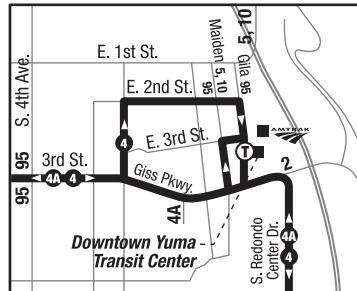

Green Route 4 - Central Yuma Circulator via Pacific Avenue – Route Map

Green Route 4A - Central Yuma Circulator via Avenue B – Route Map

LEGEND

- Route
- Route Direction
- Timepoint
- Service by Request
- Connecting Service
- Point of Interest

TRANSIT HUB DETAIL

TRANSIT CENTER DETAIL

Green Route 4 - Central Yuma Circulator via Pacific Avenue – MONDAY THRU SATURDAY

Clockwise Loop from West Yuma Transfer Hub to Downtown Yuma Transit Center

West Yuma Transfer Hub on 26th Street (Near Walmart) DEPART	W. 3rd St. at 24th Ave.	Downtown Yuma Transit Center (Gila St. at 3rd St.) ARRIVE	Downtown Yuma Transit Center (Gila St. at 3rd St.) DEPART	E. 16th St. at Sunridge Dr. (Across from Yuma Palms Regional Center)	Pacific Ave. at E. 24th St.	Yuma International Airport	W. 32nd St. at Pacific Ave.	W. 24th St. at Avenue A (Yuma Regional Medical Center)	West Yuma Transfer Hub on 26th Street (Near Walmart) ARRIVE
034	216	394	394	378	176	048	187	031	034
6:53	7:06	7:16	7:18	7:25	7:29	7:32	7:34	7:45	7:48
7:53	8:06	8:16	8:18	8:25	8:29	8:32	8:34	8:45	8:48
8:53	9:06	9:16	9:18	9:25	9:29	9:32	9:34	9:45	9:48
9:53	10:06	10:16	10:18	10:25	10:29	10:32	10:34	10:45	10:48
10:53	11:06	11:16	11:18	11:25	11:29	11:32	11:34	11:45	11:48
11:53	12:06	12:16	12:18	12:25	12:29	—	12:34	12:45	12:48
12:53	1:06	1:16	1:18	1:25	1:29	1:32	1:34	1:45	1:48
1:53	2:06	2:16	2:18	2:25	2:29	2:32	2:34	2:45	2:48
2:53	3:06	3:16	3:18	3:25	3:29	—	3:34	3:45	3:48
3:53	4:06	4:16	4:18	4:25	4:29	4:32	4:34	4:45	4:48
4:53	5:06	5:16	5:18	5:25	5:29	5:32	5:34	5:45	5:48
5:53	6:06	6:16	6:18	6:25	6:29	6:32	6:34	6:45	6:48
6:53	7:06	7:16	—	—	—	—	—	—	—