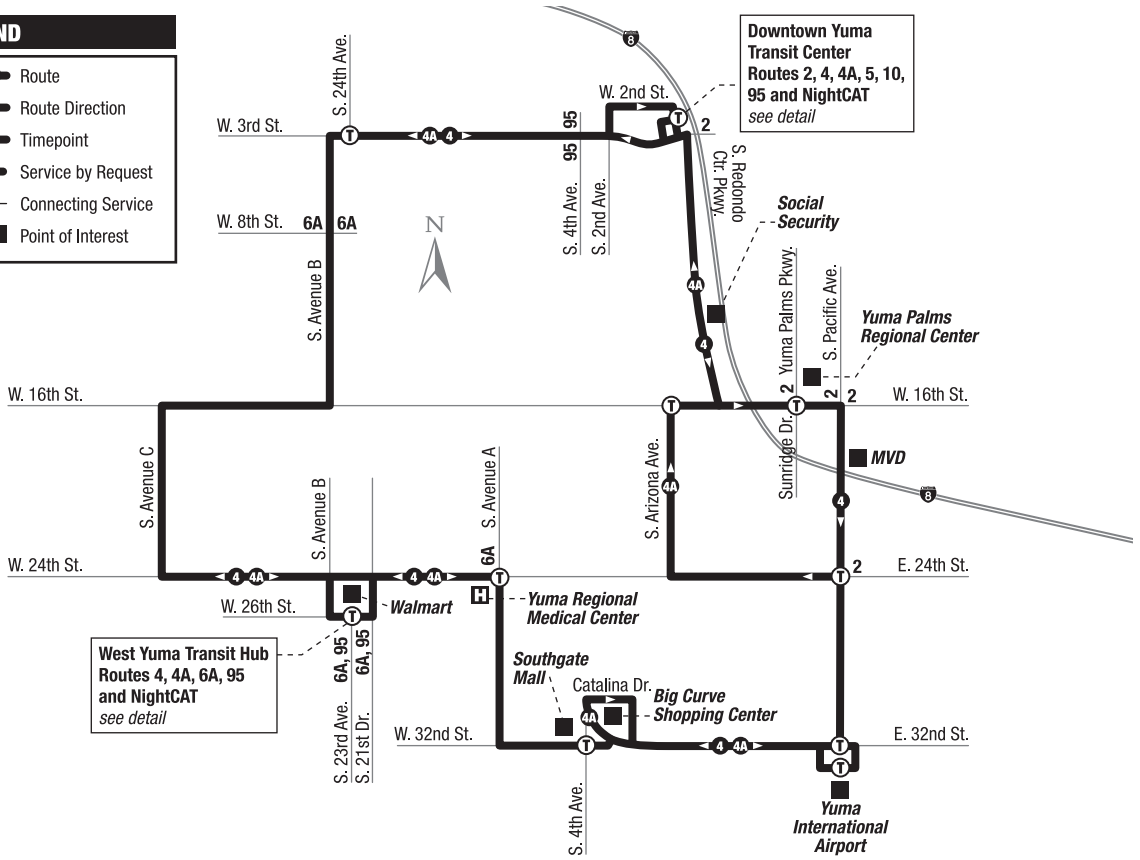

TRANSIT HUB DETAIL

TRANSIT CENTER DETAIL

Green Route 4 - Central Yuma Circulator via Pacific Avenue – MONDAY THRU SATURDAY

Clockwise Loop from West Yuma Transfer Hub to Downtown Yuma Transit Center

West Yuma Transfer Hub on 26th Street (Near Walmart) DEPART	W. 3rd St. at 24th Ave.	Downtown Yuma Transit Center (Gila St. at 3rd St.) ARRIVE	Downtown Yuma Transit Center (Gila St. at 3rd St.) DEPART	E. 16th St. at Sunridge Dr. (Across from Yuma Palms Regional Center)	Pacific Ave. at E. 24th St.	Yuma International Airport	W. 32nd St. at Pacific Ave.	W. 24th St. at Avenue A (Yuma Regional Medical Center)	West Yuma Transfer Hub on 26th Street (Near Walmart) ARRIVE
034	216	394	394	378	176	048	187	031	034
6:53	7:06	7:16	7:18	7:25	7:29	7:32	7:34	7:45	7:48
7:53	8:06	8:16	8:18	8:25	8:29	8:32	8:34	8:45	8:48
8:53	9:06	9:16	9:18	9:25	9:29	9:32	9:34	9:45	9:48
9:53	10:06	10:16	10:18	10:25	10:29	10:32	10:34	10:45	10:48
10:53	11:06	11:16	11:18	11:25	11:29	11:32	11:34	11:45	11:48
11:53	12:06	12:16	12:18	12:25	12:29	—	12:34	12:45	12:48
12:53	1:06	1:16	1:18	1:25	1:29	1:32	1:34	1:45	1:48
1:53	2:06	2:16	2:18	2:25	2:29	2:32	2:34	2:45	2:48
2:53	3:06	3:16	3:18	3:25	3:29	—	3:34	3:45	3:48
3:53	4:06	4:16	4:18	4:25	4:29	4:32	4:34	4:45	4:48
4:53	5:06	5:16	5:18	5:25	5:29	5:32	5:34	5:45	5:48
5:53	6:06	6:16	6:18	6:25	6:29	6:32	6:34	6:45	6:48
6:53	7:06	7:16	—	—	—	—	—	—	—