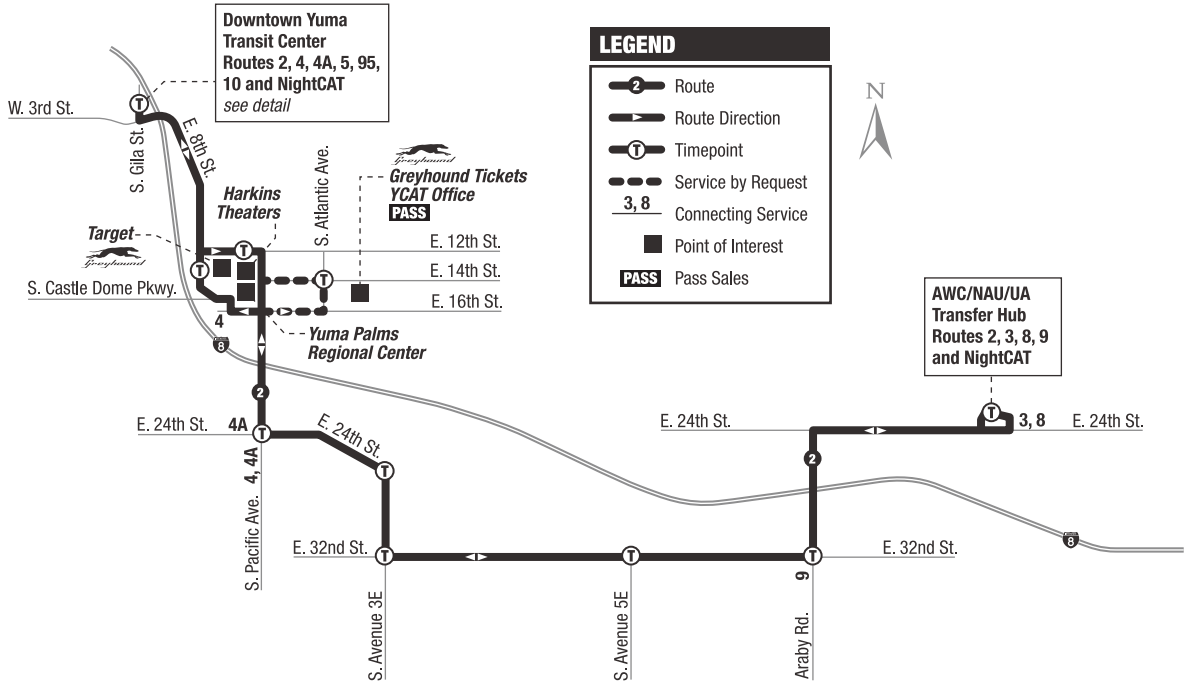

Orange Route 2 – Colleges / East Yuma – Route Map

YOUR AD HERE
Call (928) 783-2235
for details on advertising