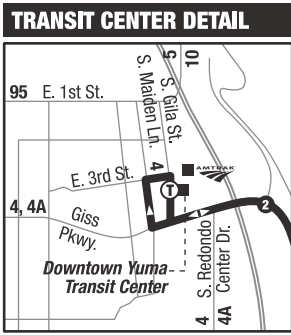

Orange Route 2 – Colleges / East Yuma – Route Map

YOUR AD HERE
Call (928) 783-2235
for details on advertising