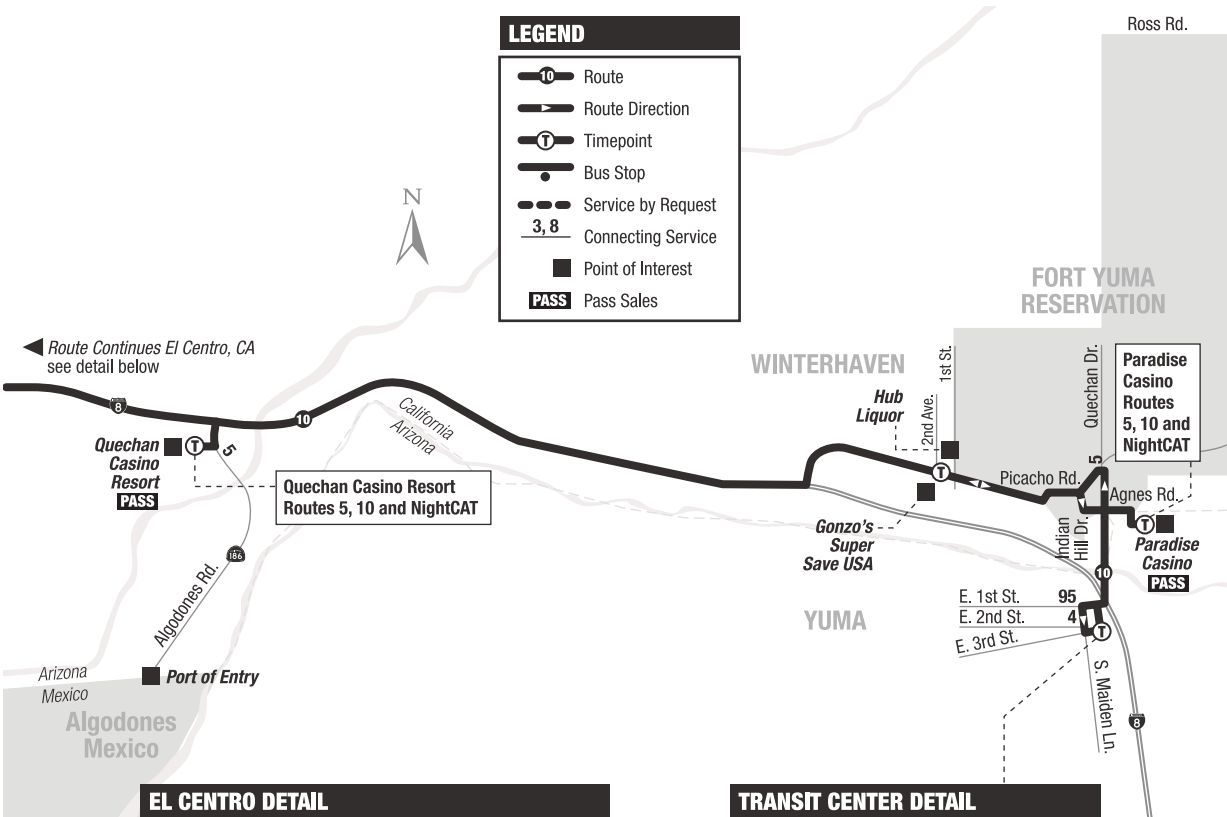

Turquoise Route 10 - Interstate 8 / El Centro / Yuma — Route Map

LEGEND

- Route
- Route Direction
- Timepoint
- Bus Stop
- Service by Request
- Connecting Service
- Point of Interest
- Pass Sales