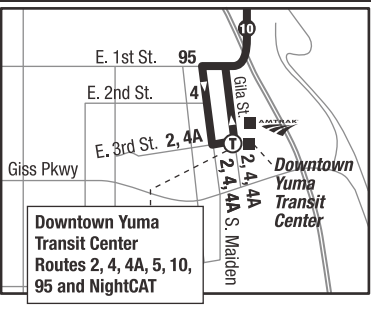

TRANSIT CENTER DETAIL