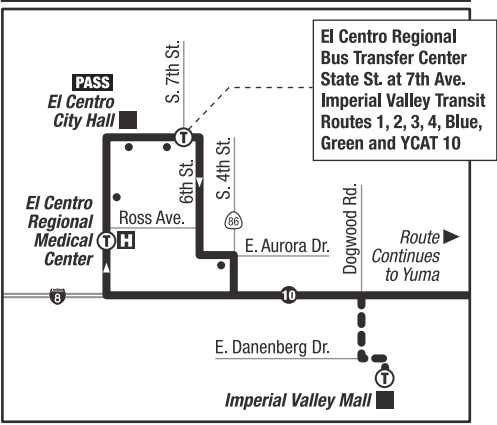

EL CENTRO DETAIL