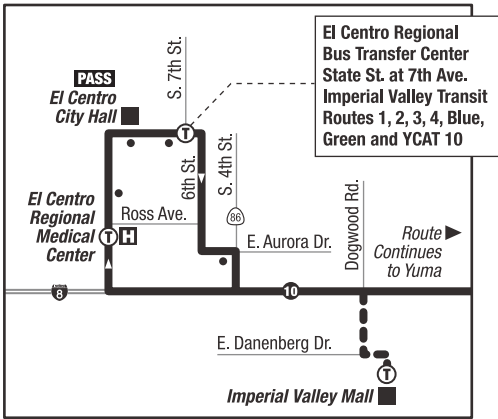

EL CENTRO DETAIL