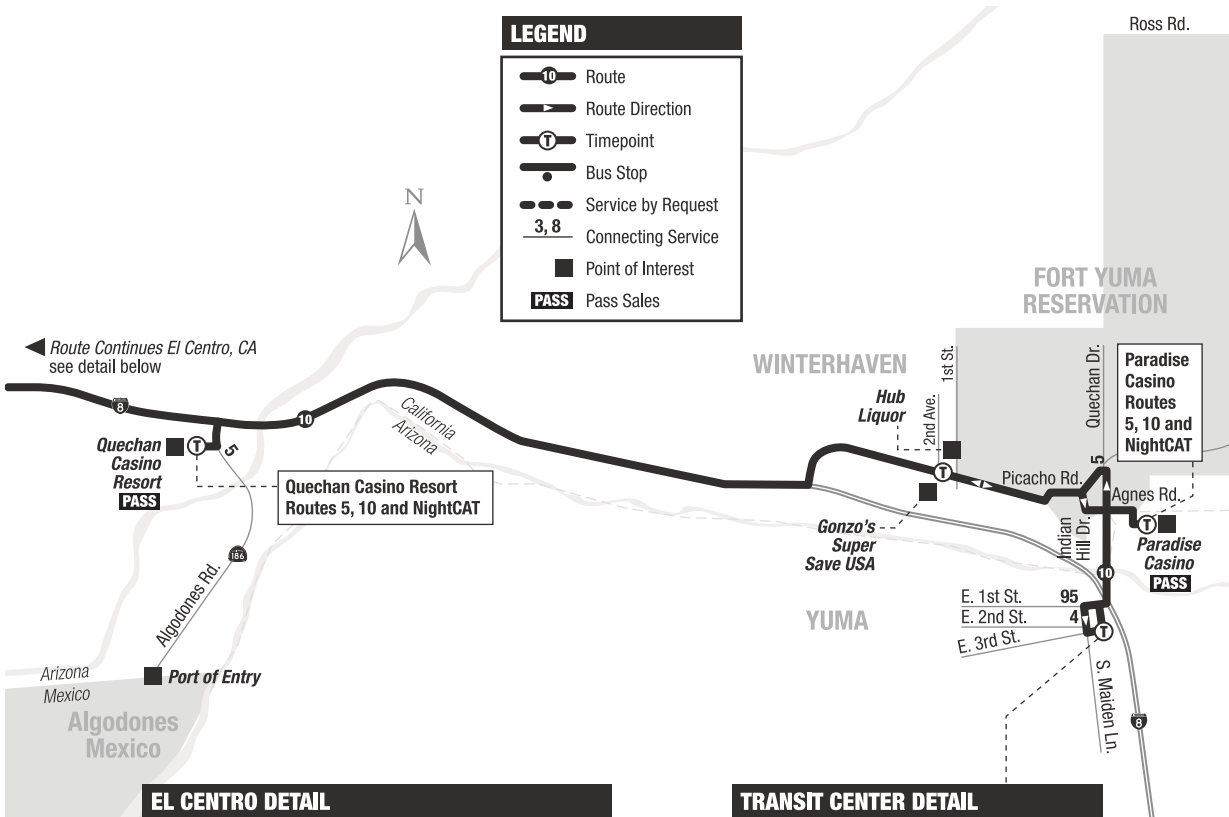

Turquoise Route 10 - Interstate 8 / El Centro / Yuma — Route Map

LEGEND

- Route
- Route Direction
- Timepoint
- Bus Stop
- Service by Request
- Connecting Service
- Point of Interest
- Pass Sales